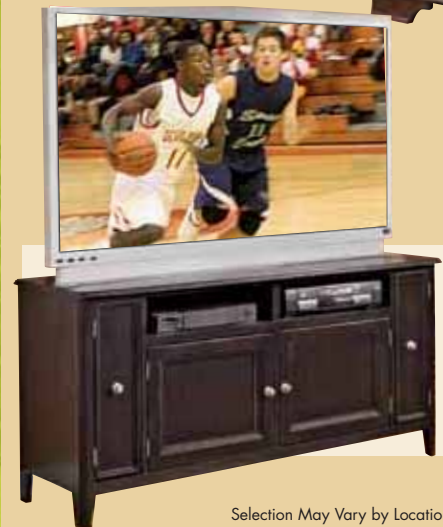

ASHLEY
399⁹⁹ Reg. 459⁹⁹
CARLYLE 60" TV STAND
Almost Black Finish
Nickel Color Hardware
Can be Special Ordered in 42" or 50"

Selection May Vary by Location.