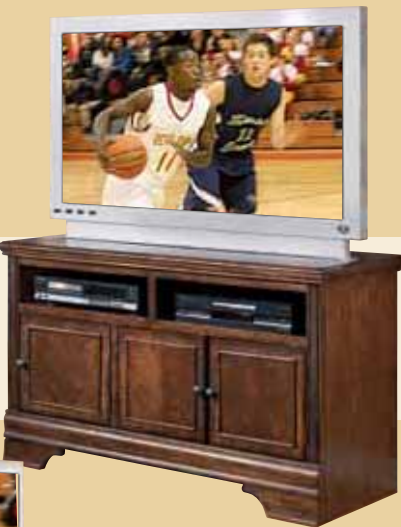

Style Expression
The media center has become the new hearth of the home and is a perfect place to showcase your personal treasures and family mementoes.

ASHLEY
289⁹⁹ Reg. 329⁹⁹
MARION 42" TV STAND
Brushed Nickel Hardware
Adjustable Shelves
Can be Special Ordered in 50" or 60"